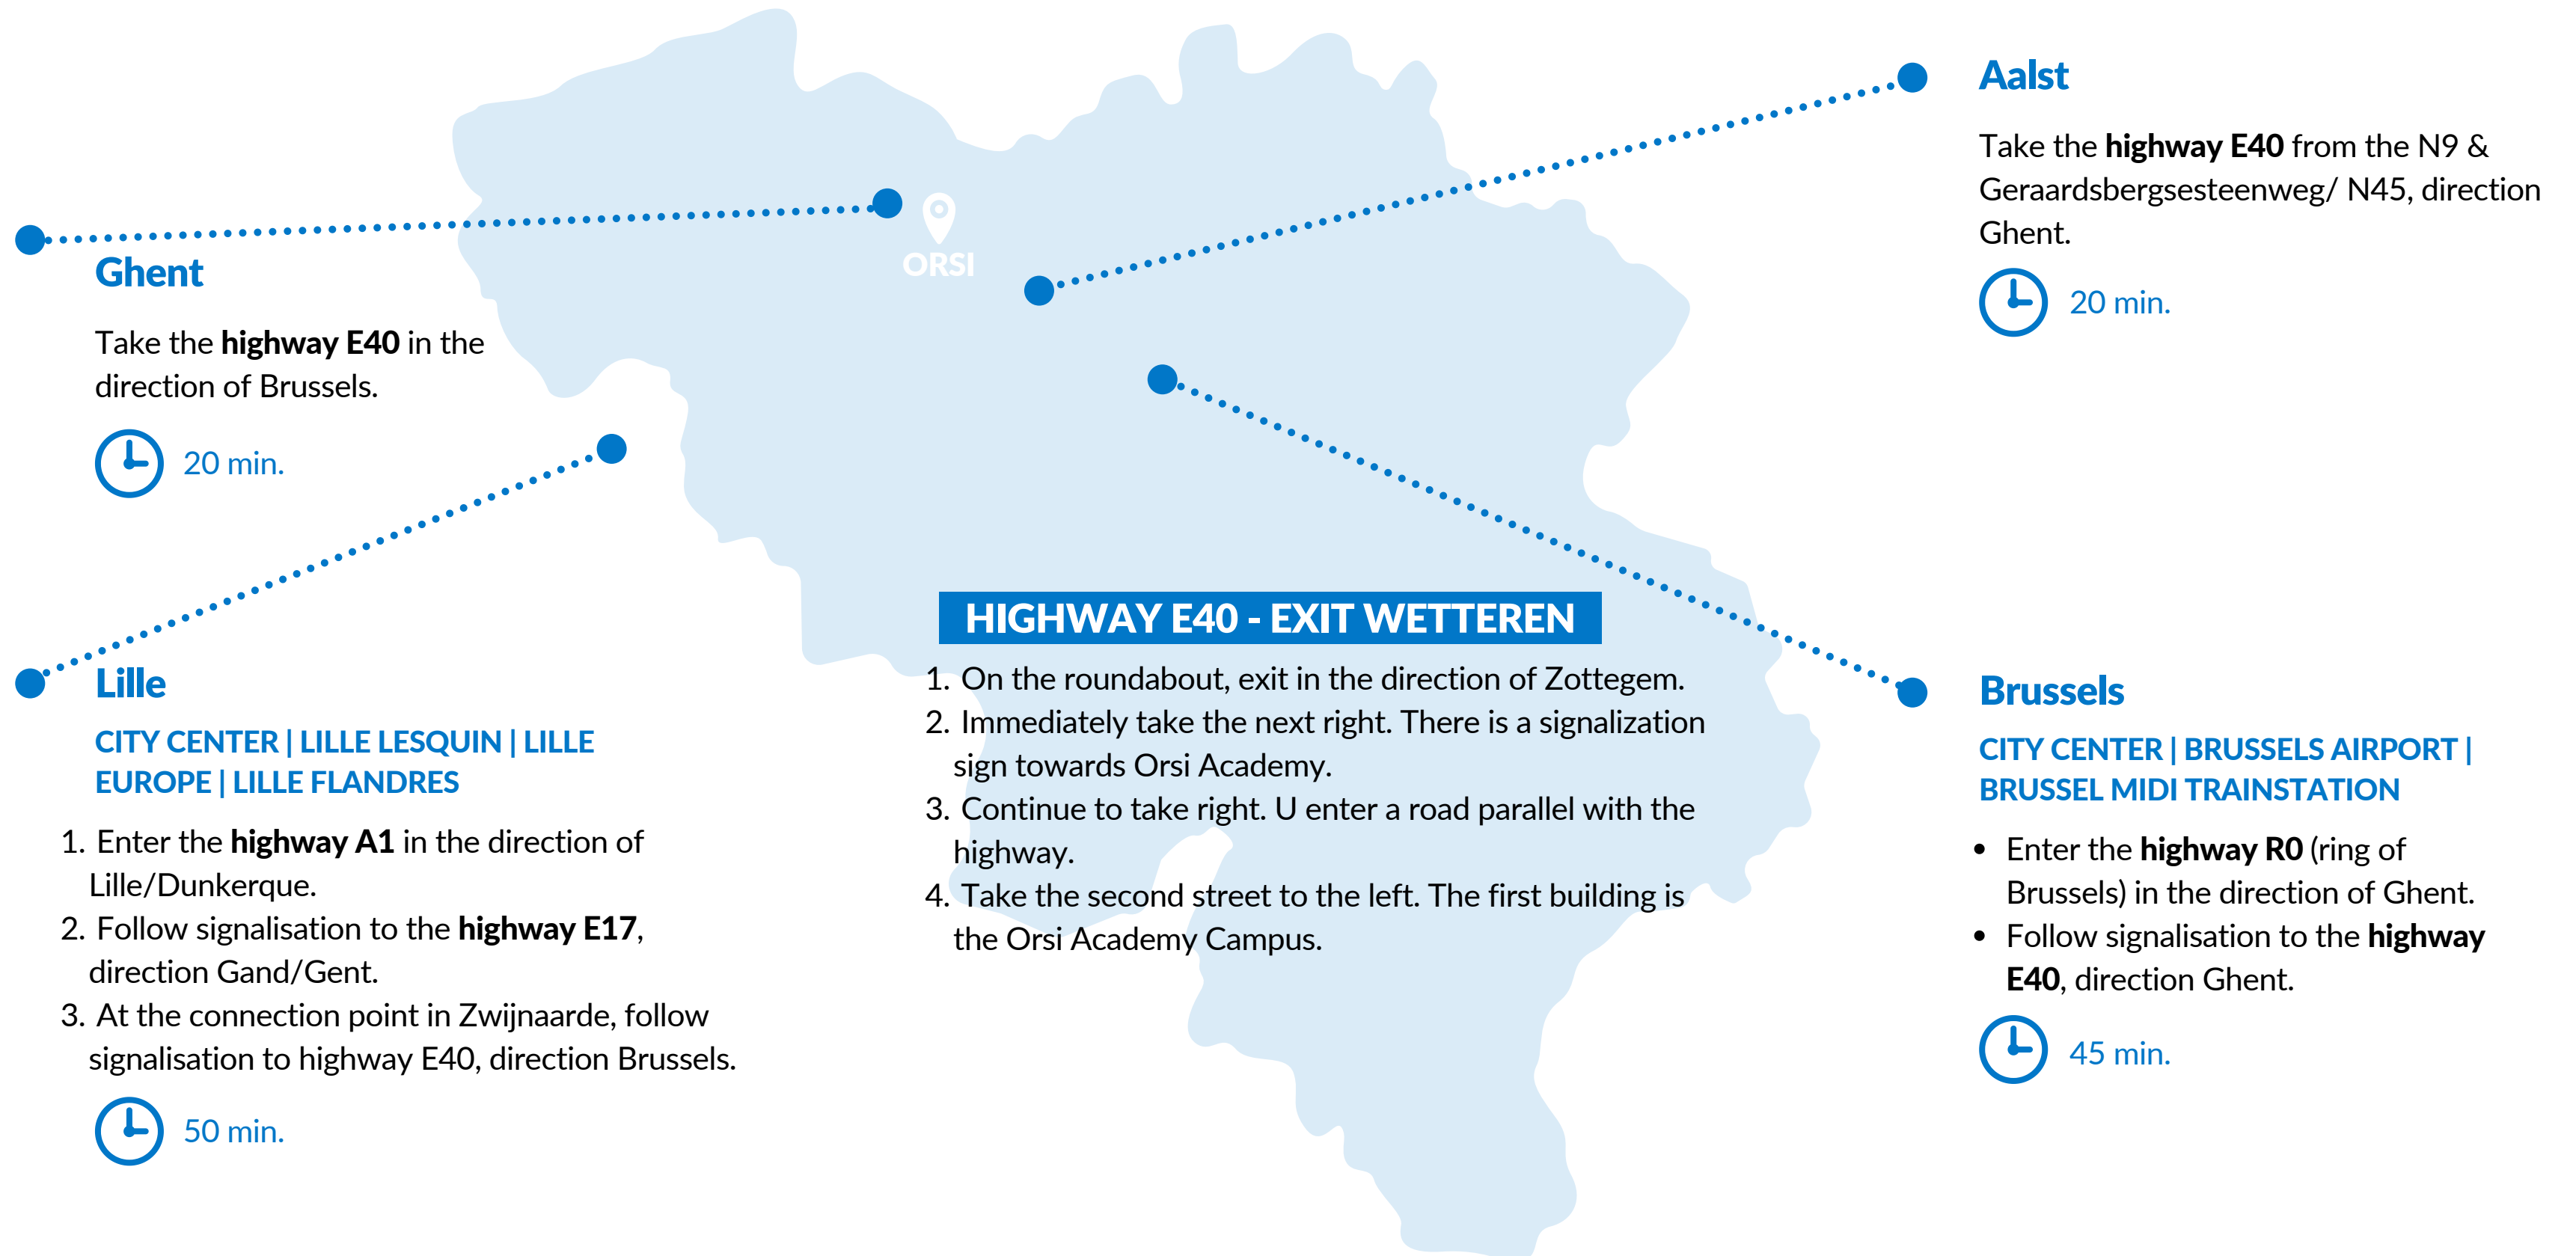

← Orsi Academy

← UGent, Proefhoevestraat 10-22, Melle

*Directions to
Orsi Academy*

Close to highways & free parking

Orsi is located in Melle, a rural village near the beautiful city of Ghent. The company is close to the E40, one of the most important highways in Belgium. Next to the facility there is a free parking lot for all visitors.

Close to airports

The institute is within a 1h radius of three airports (Brussels, Brussel Charleroi & Lille Lesquin) and two international railway stations (Lille Europe & Brussels Midi).

Long-lasting transportation partner

 info@limosaelensgroup.be

Its state-of-the-art training & simulation center is **located in Melle, Belgium**, 50 km from Brussels, the capital of Europe.

 **Orsi Academy**
Proefhoevestraat 12, 9090 Melle (Ghent), Belgium