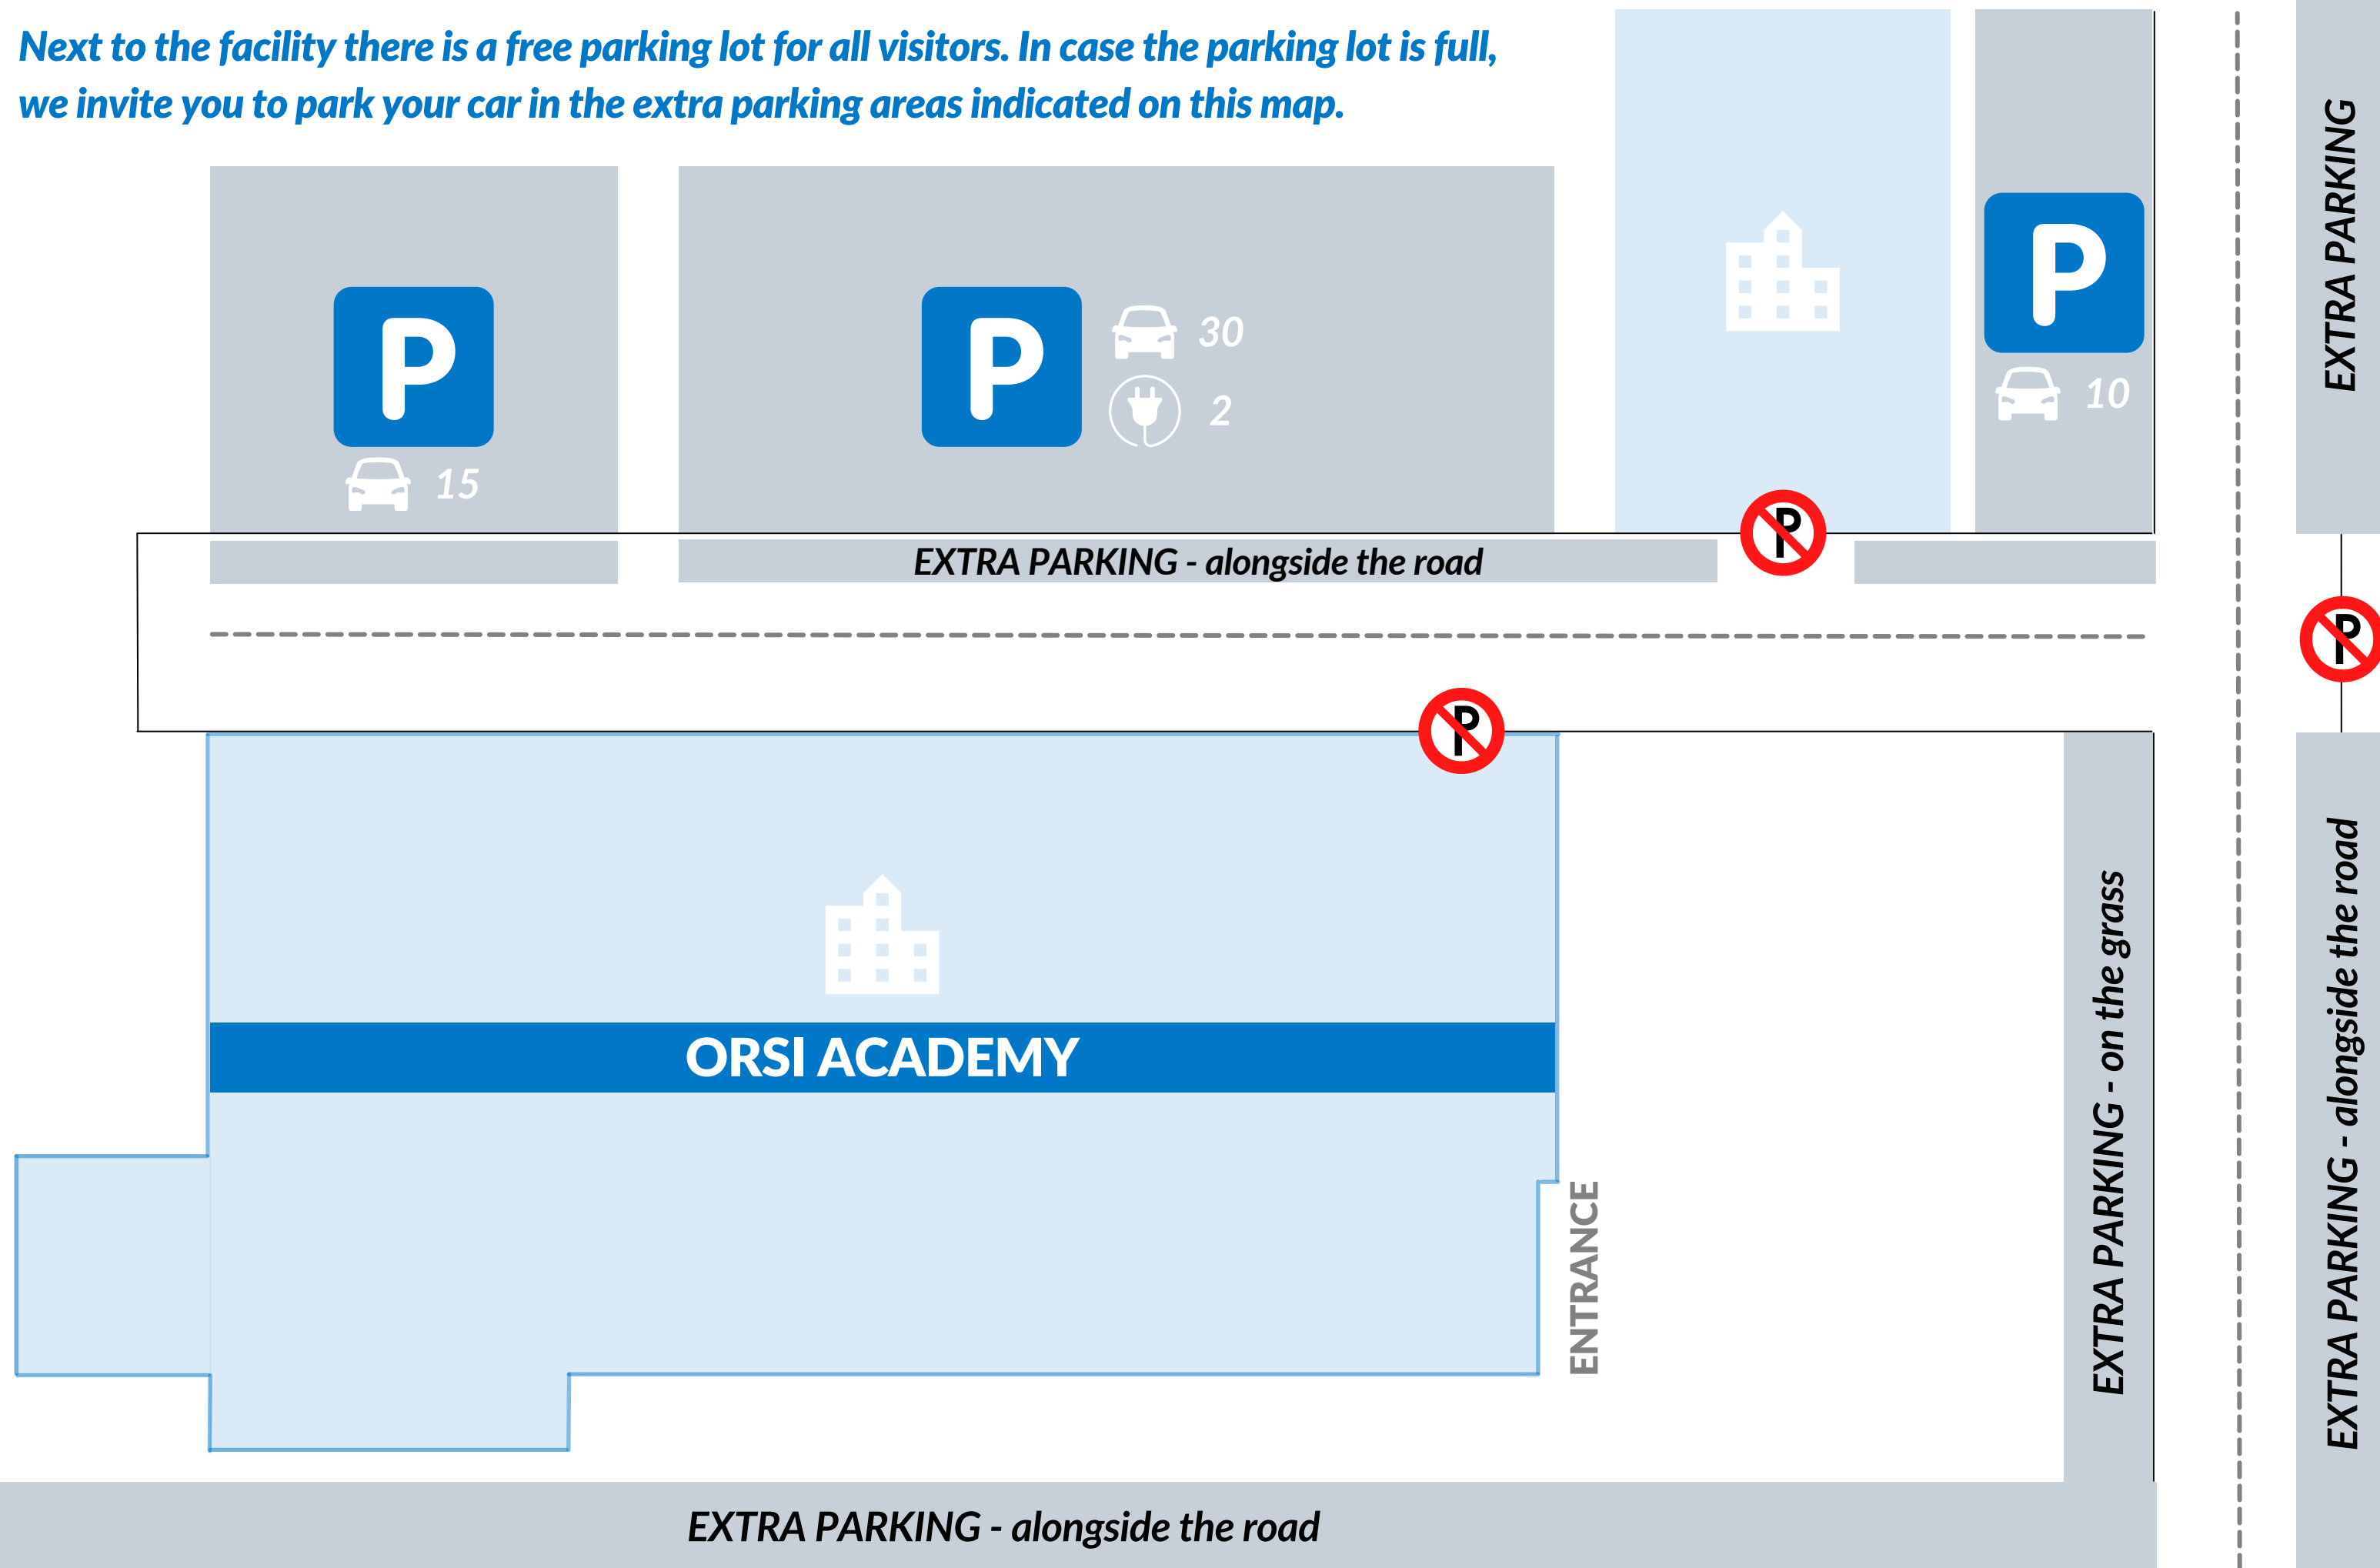

Next to the facility there is a free parking lot for all visitors. In case the parking lot is full, we invite you to park your car in the extra parking areas indicated on this map.

← Orsi Academy

← UGent, Proefhoevestraat 10-22, Melle